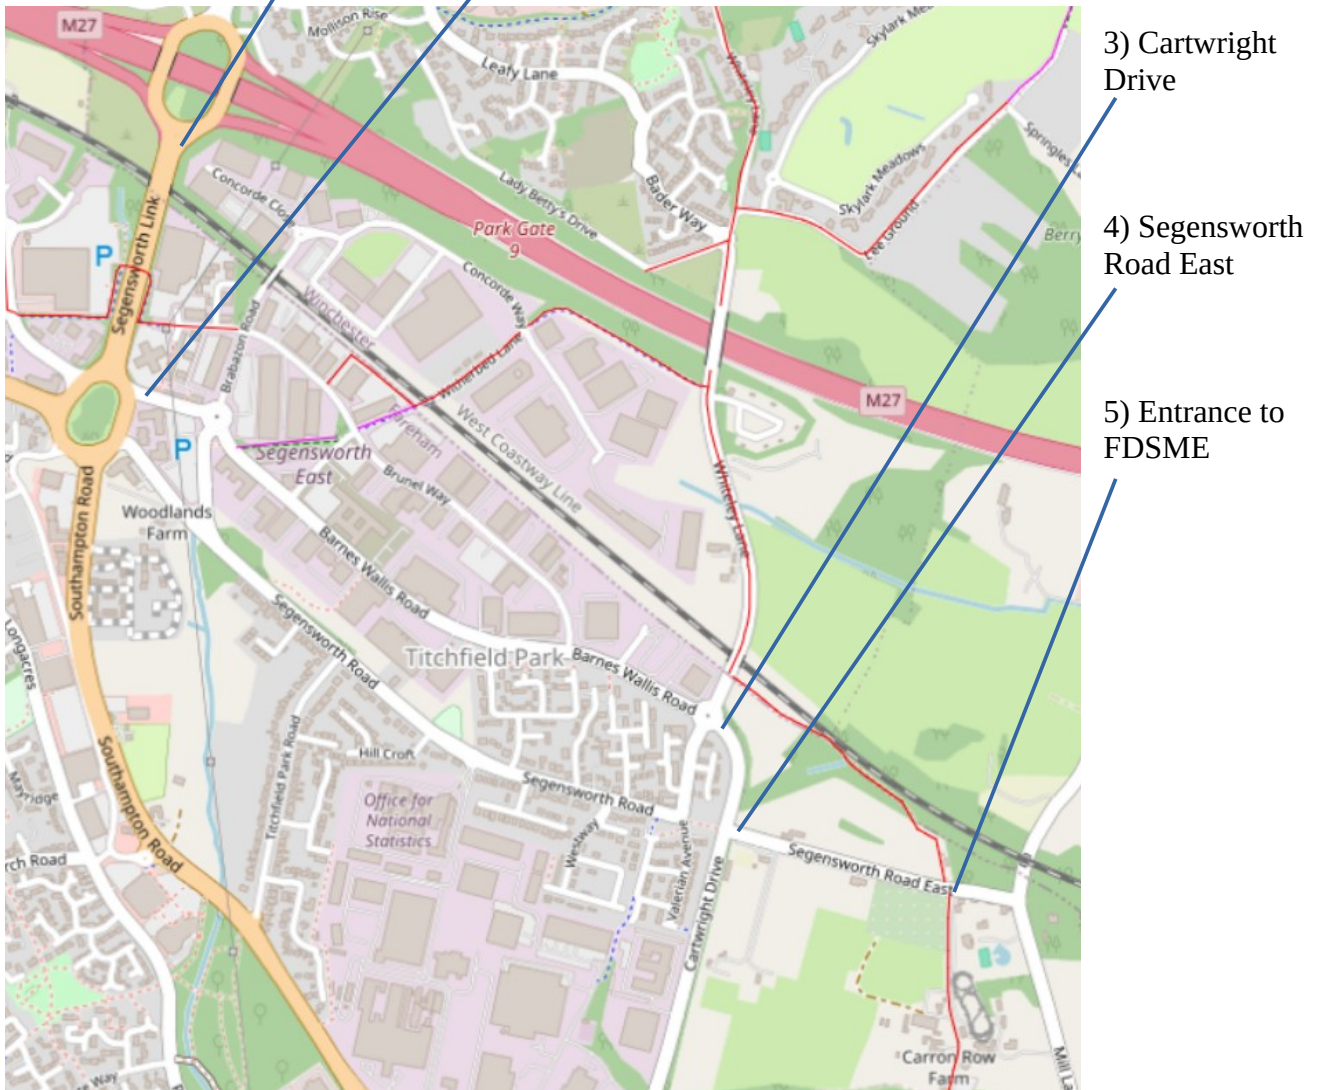

Directions to Fareham and District Society of Model Engineers (FDSME), Segensworth Road East, Fareham, Hants, PO15 5DZ

Route from M27

1) A27 towards Fareham West

2) Barnes Wallis Road

3) Cartwright Drive

4) Segensworth Road East

5) Entrance to FDSME

1) Leave M27 at Junction 9 and exit roundabout towards A27 Fareham West.

2) At next roundabout, take 1st exit into Barnes Wallis Road. This is a short one way road, get into right hand lane and at next roundabout take 2nd exit to continue on Barnes Wallis Road through industrial park.

3) At next roundabout, take 2nd exit into Cartwright Drive.

4) Take next left into Segensworth Road East (Abbeycroft Plant Nursery on right as you drive down road).

5) Entrance to FDSME is on right after a few hundred yards (if you get to road junction, you've gone too far). You'll see a tall conifer hedge and a sign saying Carron Row Farm, leading to a gate on the left of the driveway, look out for SoCo Picnic signs!

6) The gate will be manned from 12pm to 12.30pm, arrivals after this time may need to ring the number on the gate to gain access.