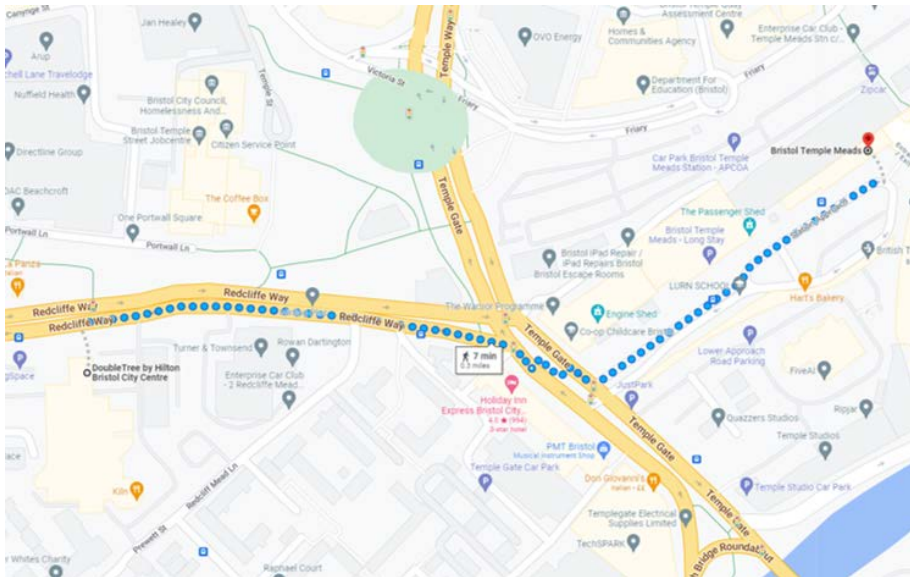

## Directions to venue...

DoubleTree by Hilton, Bristol City Centre, BS1 6NJ

The DoubleTree by Hilton Bristol City hotel is close to the centre of Bristol and just a five minute walk from Temple Meads Rail Station and only a 30 minute journey to Bristol International Airport.

Image: Google Maps